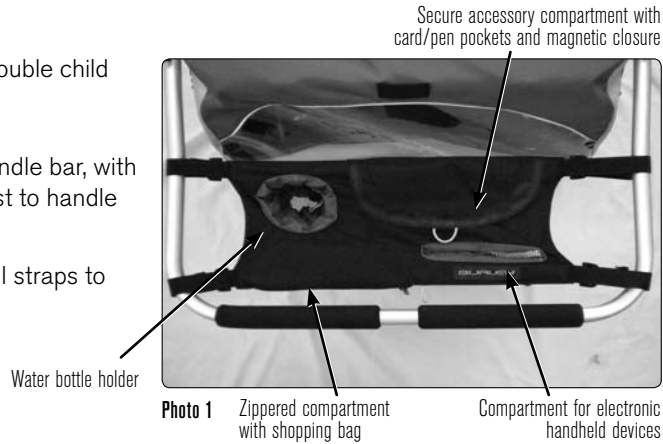

Handle Bar Console Instructions

Fits most brands of single and double child trailer and pet trailer models

1. Loosely fasten console to handle bar, with zippered compartment closest to handle bar cross piece. **Photo 1**
2. Center console and pull on all straps to tighten buckles. **Photos 2 and 3**