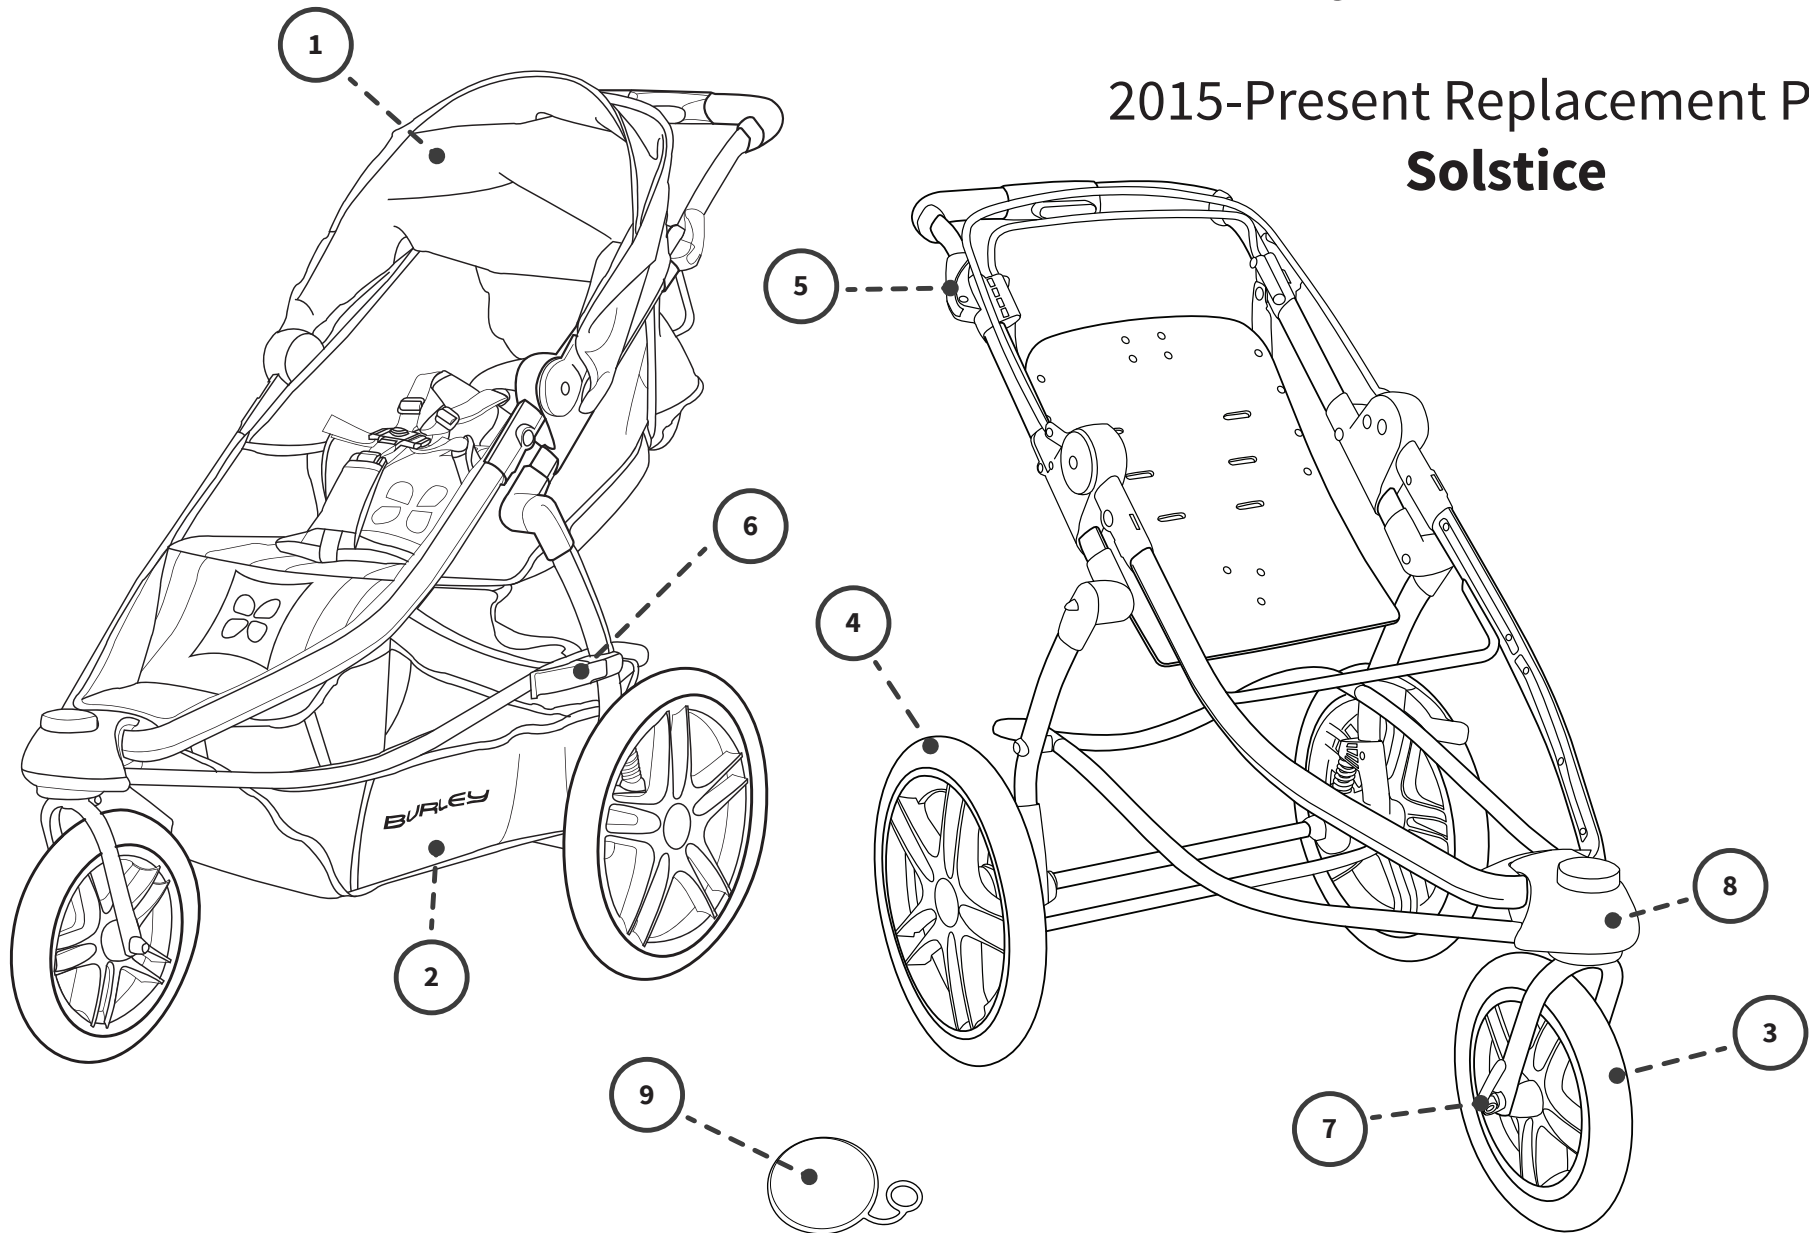

BURLEY®

Since 1978

2015-Present Replacement Parts **Solstice**

2015-Present Replacement Parts: Solstice

Number	Description	Part Number
1	Canopy	250526 (Green)
		250470 (Navy)
		250471 (Black)
2	Bottom Basket	250527
		250472
		250473
3	Front Wheel	160080
4	Rear Wheel	160081
5	Handlebar Clamp	950300
6	Folding Locking Lever	950301
7	Front Wheel Quick Release Skewer	250528
8	Jogger Nose Assembly	950302
9	Snack Cup Lid	250525